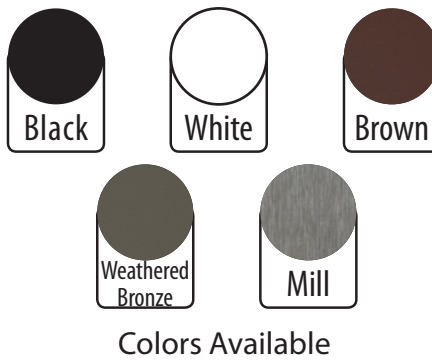

Now available in copper!

SV-10 Ventilation Guide

Attic floor space in square feet

Area Ventilated	1000	1500	2000	2500	3000	3500
Required SV-10 Length(feet)	40	60	80	100	120	140
Exhaust Required(in²)	240	360	480	600	720	840

Lomanco's SV-10 Specifications

Net Free Area	Length (ft.)	# per carton
63 Sq. Inches	10	10

Want more info?
Scan this QR
code with your
smartphone.

LO460_0815