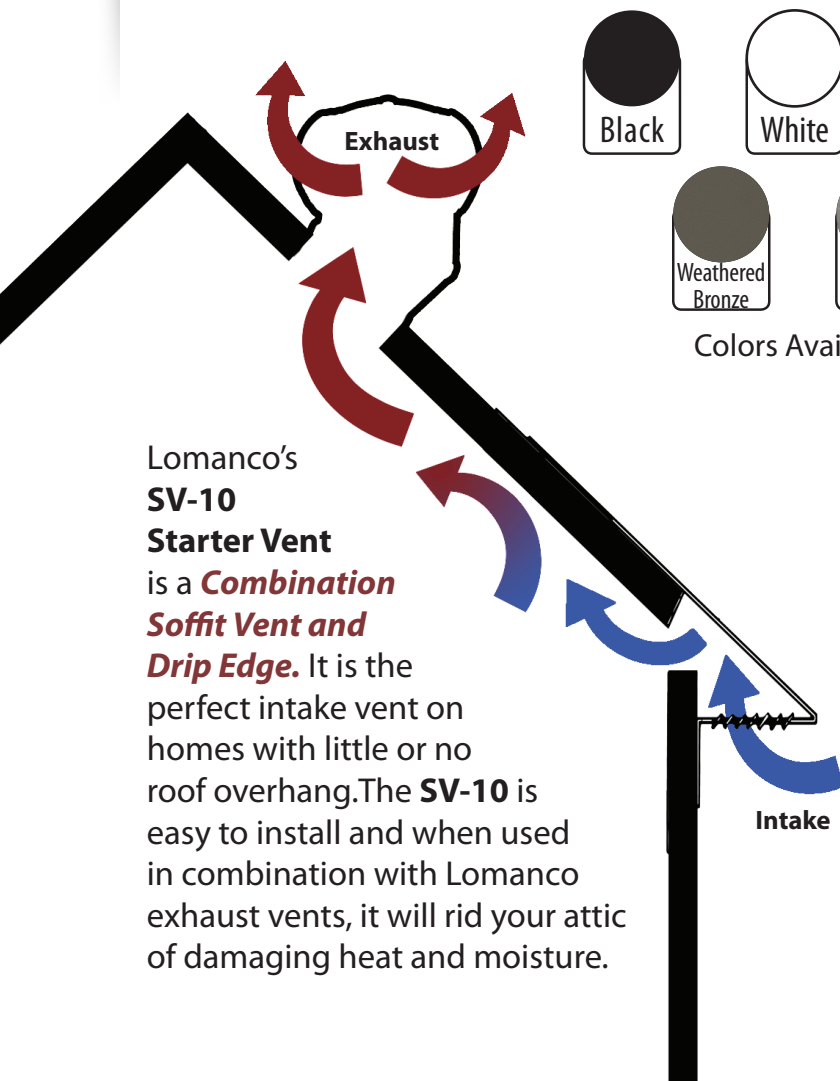

LOMANCO® SV-10 Starter Vent

VENTS

Combination Drip Edge and Continuous Soffit Vent

SV-10 FEATURES:

- ▶ Offers two products in one: incorporates both drip edge and continuous soffit vent.
- ▶ Perfect for homes built with little or no overhang.
- ▶ Can be used with gutters.
- ▶ Heavy gauge rust-free aluminum construction.
- ▶ Can be cut to desired length at any point.
- ▶ Labor saving — easy to install.
- ▶ This is an intake vent.

Lomanco's SV-10 Starter Vent is a **Combination Soffit Vent and Drip Edge**. It is the perfect intake vent on homes with little or no roof overhang. The SV-10 is easy to install and when used in combination with Lomanco exhaust vents, it will rid your attic of damaging heat and moisture.

Now available in copper!

SV-10 Ventilation Guide

Attic floor space in square feet

Area Ventilated	1000	1500	2000	2500	3000	3500
Required SV-10 Length(feet)	40	60	80	100	120	140
Exhaust Required(in ²)	240	360	480	600	720	840

Lomanco's SV-10 Specifications

Net Free Area	Length (ft.)	# per carton
63 Sq. Inches	10	10

Want more info?
Scan this QR
code with your
smartphone.

LO460_0815